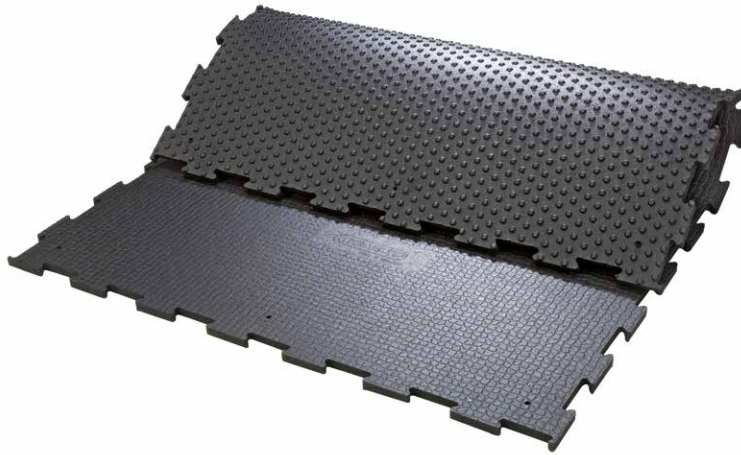

profiKURA / KURA MultiFLEX – THE VERSATILE ONE

Versatile covering possibilities

profiKURA / KURA MultiFLEX

| THICKNESS
24 mm

profiKURA:
optiGrip surface
with abrasive
corundum

KURA:
grip surface

profiKURA / KURA:
stud profile on
lower side

- | **Puzzle shaped edges can be combined versatilely**
 - > efficient covering possibilities for most diversely shaped areas
- | **Animal-friendly soft & claw-friendly**
- | **Slip-resistant**
- | **Noise and stress reducing**
- | **Faster milking**
 - > improved parlour entrance and exit and relaxed cows
- | **Easy to install**

Important:
profiKURA / KURA **MultiFLEX** and profiKURA /
KURA **Flex** can **not be combined!**

APPLICATION

All paved / concrete walking areas without scraper or mobile manure removal

> milking parlour, collecting yard, travel lane, crossing passage, ...

profiKURA MultiFLEX: Especially recommended if e.g. a smear layer can easily develop due to drying dung.

Slope
profiKURA:
max. **6 %**

KURA:
max. **3 %**

INSTALLATION

profiKURA MultiFLEX and KURA MultiFLEX can be combined.